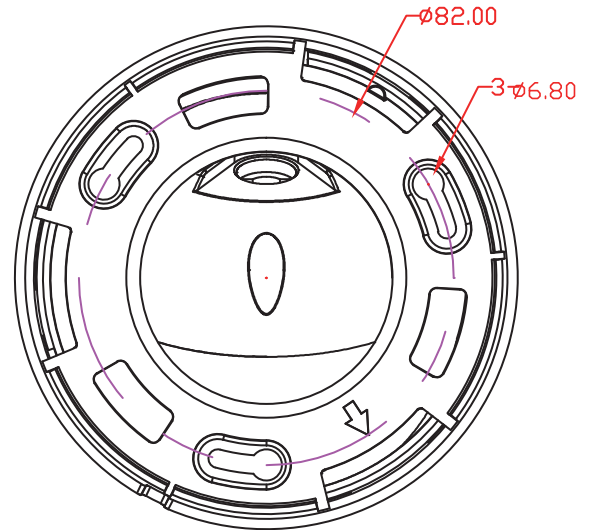

## General

Housing	Metal+Plastic, IP66
Anti-cut Bracket	NO
IR Cut Filter	YES
Operation Temperature	-20℃ ~ +50℃ RH95% Max
Storage Temperature	-20℃ ~ +60℃ RH95% Max
Power Source	DC12V±10%, 700mA
Dimension	φ110x95mm
Weight	295g

## Dimensions (mm)