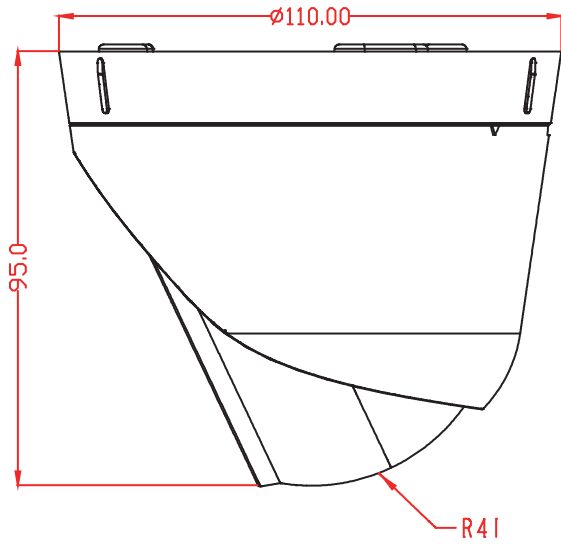

## General

Housing	Metal+Plastic, IP66
Anti-cut Bracket	NO
IR Cut Filter	YES
Operation Temperature	-20℃ ~ +50℃ RH95% Max
Storage Temperature	-20℃ ~ +60℃ RH95% Max
Power Source	DC12V±10%, 700mA
Dimension	φ110x95mm
Weight	295g

## Dimensions (mm)